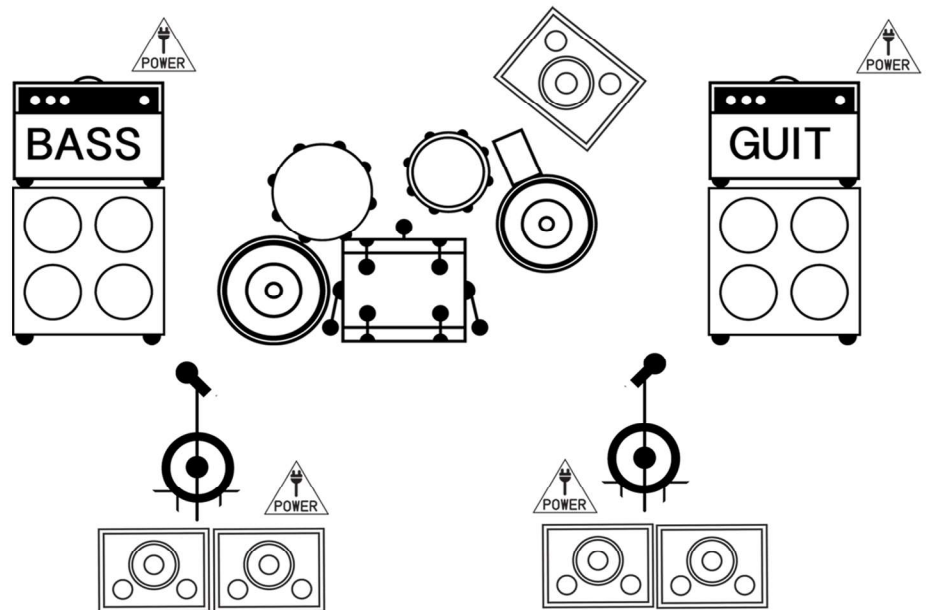

JEZOO

+39 3425344831
+39 3286574908
info@jezoo.it

WWW.JEZOO.BANDCAMP.COM

JEZOO.IT

Jezoo's asset is made by 3 guys playing dissonant stuff and singing true songs. The groove is mainly hard and straight, melodies are simply weird, instruments are often noisy.

CHANNEL LIST

- 1- BASS DRUM
- 2- SNARE
- 3- FLOOR TOM
- 4- OVER HEAD
- 5- BASS
- 6- GUITAR
- 7- BASS VOCAL
- 8- GUITAR VOCAL

STATGE PLAN

MIX TIPS

- VOCALS AT THE SAME VOLUME
- BASS AND GUITAR AT THE SAME VOLUME
- GATES ON DRUM ARE DANGEROUS BECAUSE OF SOME VERY LOW DYNAMICS
- SLAP ECHO ON VOCALS (ELVIS STYLA) IS APPRECIATED

TRAVEL PARTY

JEZZO IS A TRIO.
WE ARE 4 GUYS TRAVELLING
WE NEED A PLACE TO SLEEP,
WARM FOOD AND DRINK FOR 4 PEOPLE.
AS MANY BEERS AS YOU CAN CARRY
EVERY 15 MIN. /OR 10 MIN. UP TO YOU).
STILL WATER DURING THE SHOW IS
REALLY IMPORTANT, YOU KNOW